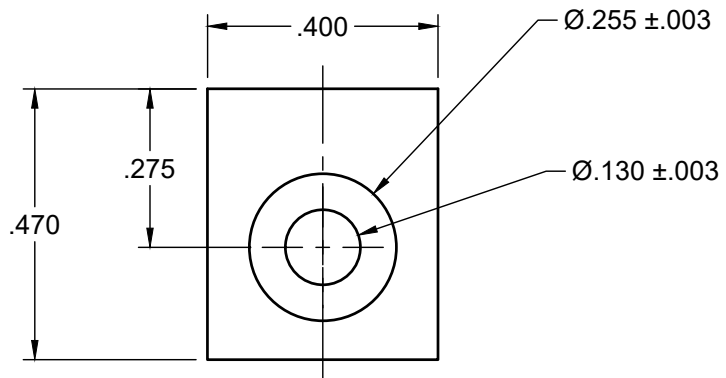

SECTION A-A
SCALE 3:1

dimensions = inches

PHILTEC

PHILTEC, Inc.
ANNAPOLIS, MD 21409

B25 Stage Block

DATE
6 Nov '23

DWG. NO.
12323

REV